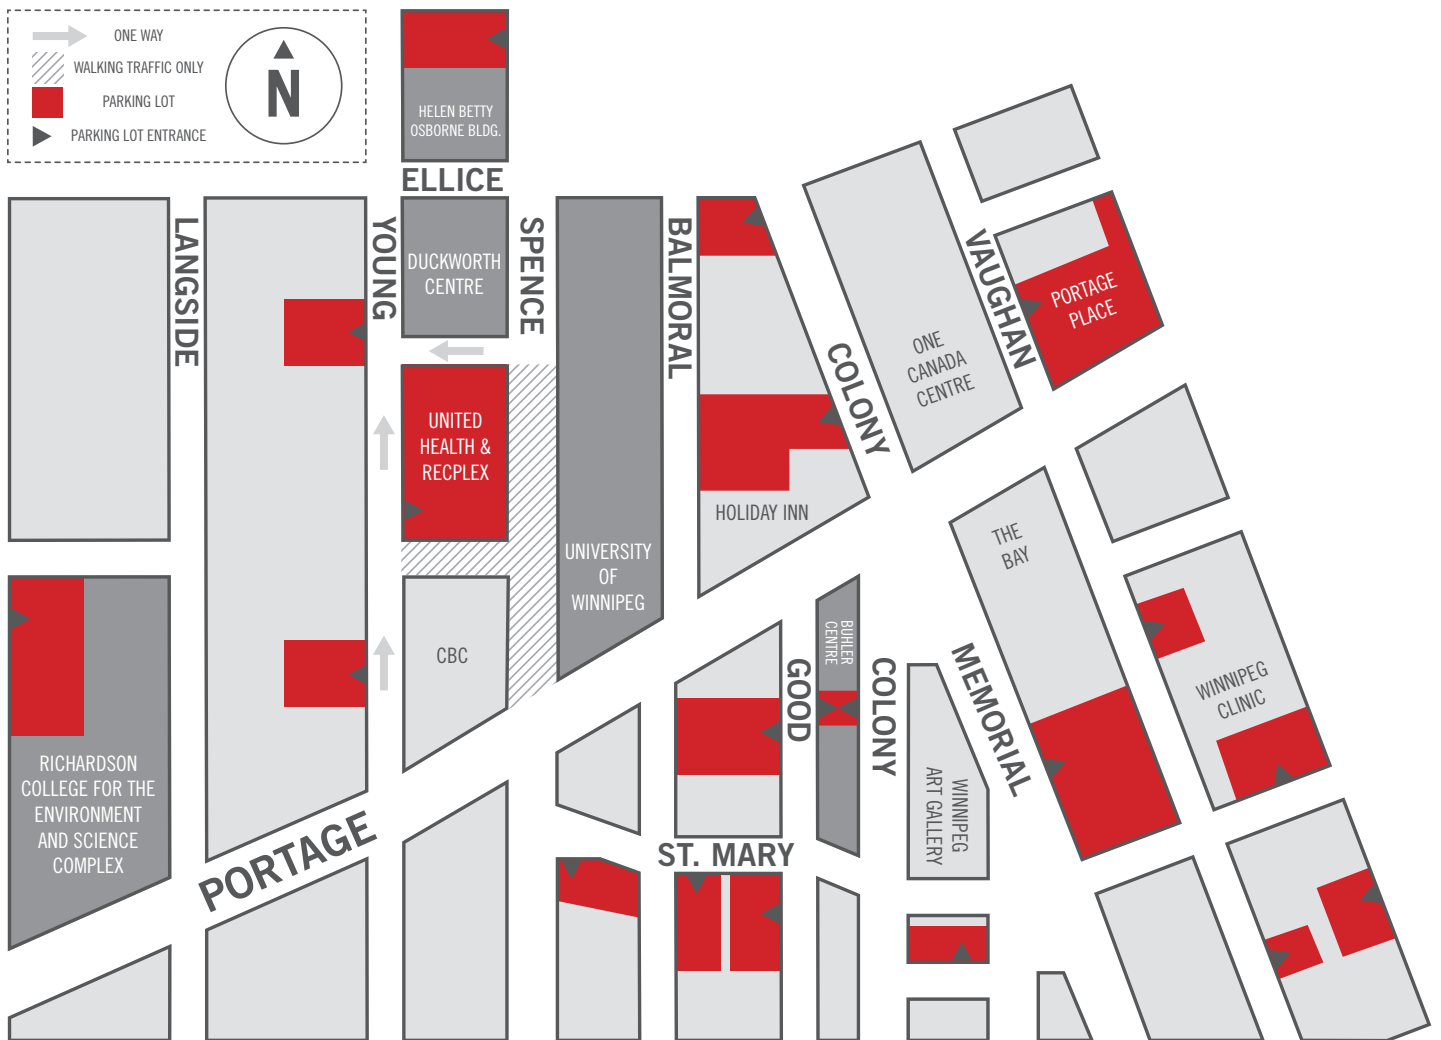

THE UNIVERSITY OF WINNIPEG

PARKING MAP //

AVAILABLE PARKING

Underground, paid parking is available in the RecPlex. Surrounding surface lots and parkades are also available. See above map for details.

The following evening and weekend rates apply: \$3/hour to a max of \$4/stay.

[Parking rates are subject to change]

ACCESS MAP //

DROP-OFF ROUTE

Follow the route marked on the map below when dropping individuals off at the Duckworth Centre of the RecPlex.

BUILDING ENTRANCES

The RecPlex has two entrances. See map below for details.